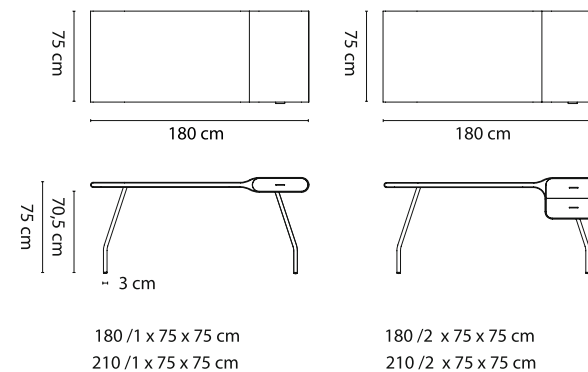

ADDRESS
Weverstraat 82
6579 AG Keekerdome
The Netherlands
+ 31 481 433 273
+ 31 (0) 612 689 212

Email: i.conicals.com@gmail.com
www.i-conicals.com

fact sheet

Icon Desk

designer

Michiel van der Kley

year

2006