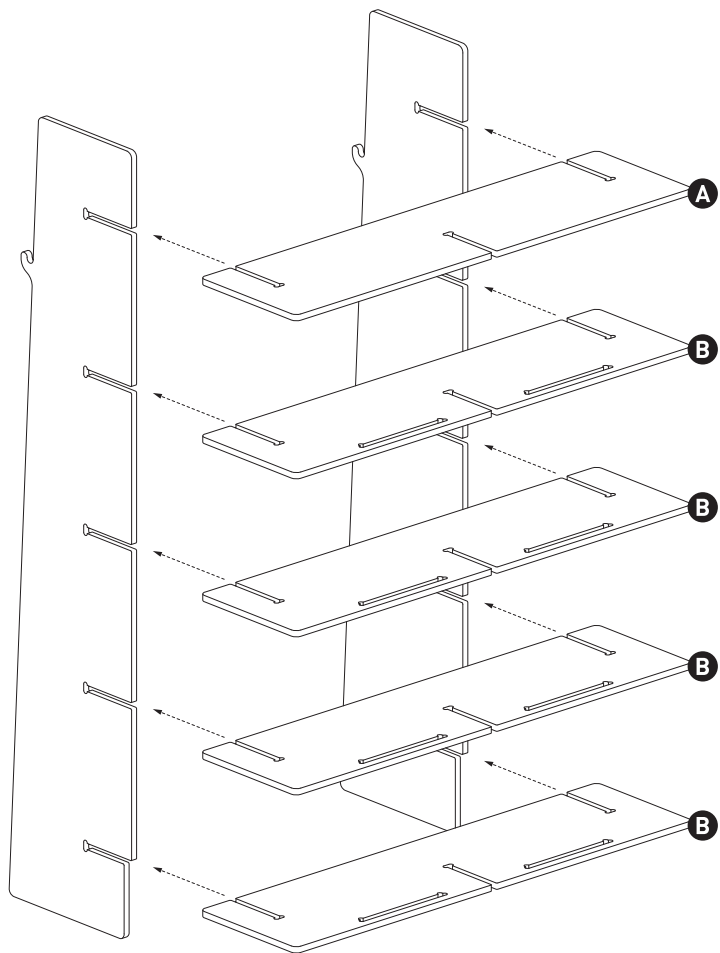

WELCOME TO THE MADE IN ITALY, SUSTAINABLE AND MODULAR FURNITURE SYSTEM: **PLAYWOOD®**

1