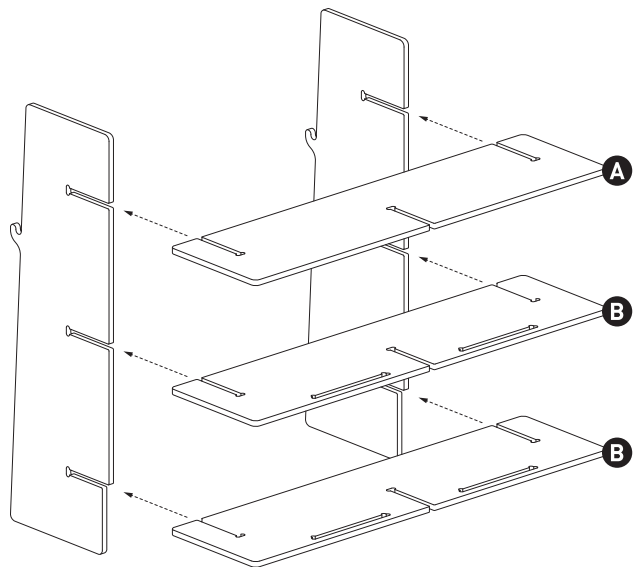

WELCOME TO THE MADE IN ITALY, SUSTAINABLE AND MODULAR FURNITURE SYSTEM: **PLAYWOOD®**

1