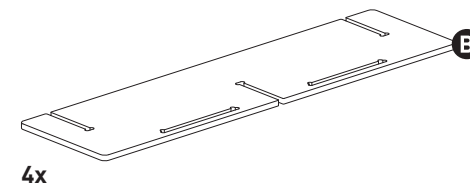

PLAYWOOD KARYA BOOKCASE 190

THE PACKAGE CONTAINS