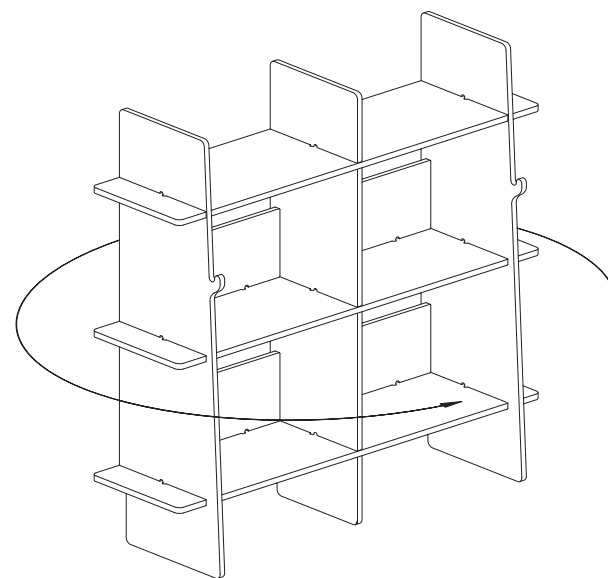

Asciugare con un panno pulito.

SPESSORE DEI MATERIALI

- Multistrato di betulla: 15mm

Misure in centimetri.

DETAILS

IT Aderisce perfettamente al muro grazie allo scasso per il battiscopa.
EN Adheres perfectly to the wall thanks to the slot for the baseboard.
FR Il adhère parfaitement au mur grâce à la trou pour la plinthe.
DE Haftet dank der Öffnung für die Fußleiste perfekt an der Wand.
ES Se adhiere perfectamente a la pared gracias al hueco para el zócalo.

COMPLETE VIDEO TUTORIAL ON OUR **YouTube** CHANNEL

www.playwood.it

PLAYWOOD
.IT

PLAYWOOD KARYA BOOKCASE 113

THE PACKAGE CONTAINS

GET SOME HELP

WELCOME TO THE MADE IN ITALY, SUSTAINABLE AND MODULAR FURNITURE SYSTEM: **PLAYWOOD®**

1

3

2

4

PLAYWOOD®

KARYA BOOKCASE 190

MODEL

Karya bookcase 190

PRODUCT

Size: 119x37x190(h) cm
Weight: 30 kg

CARE INSTRUCTIONS

Wipe with a cloth dampened in a mild cleaner.
Dry with a clean cloth.

AVAILABLE MATERIALS

- Matt transparent varnished birch plywood;
- Oak-varnished birch plywood.