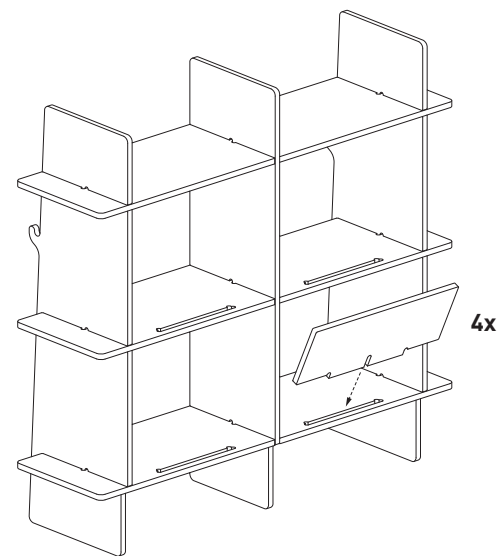

WELCOME TO THE MADE IN ITALY, SUSTAINABLE AND MODULAR FURNITURE SYSTEM: **PLAYWOOD®**

1

3

2

4