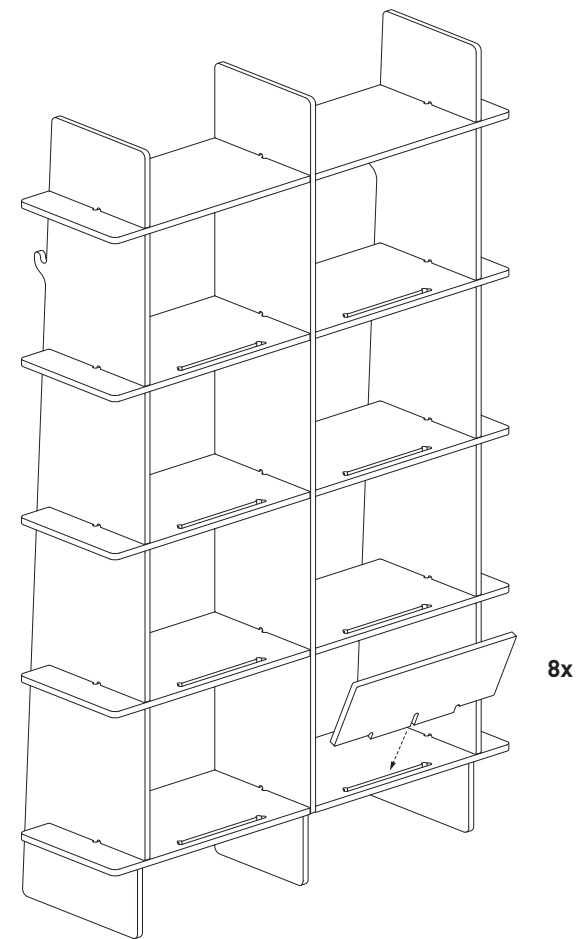

WELCOME TO THE MADE IN ITALY, SUSTAINABLE AND MODULAR FURNITURE SYSTEM: **PLAYWOOD®**

1

2

3

8x