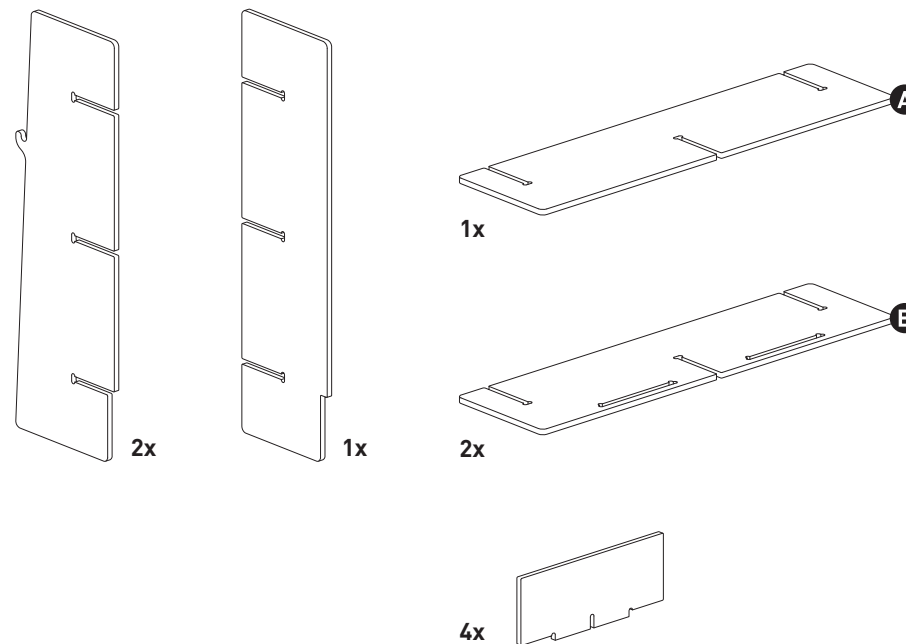

PLAYWOOD KARYA BOOKCASE 113

THE PACKAGE CONTAINS