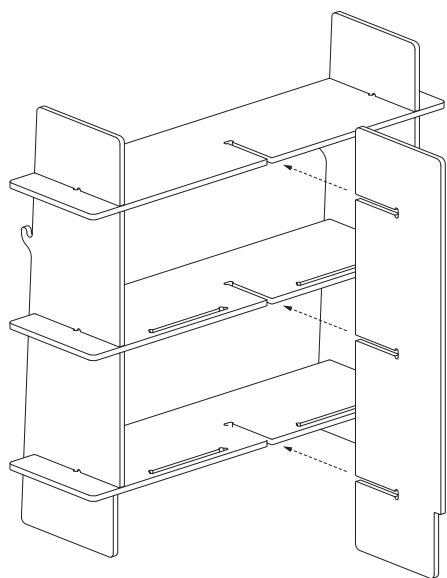

WELCOME TO THE MADE IN ITALY, SUSTAINABLE AND MODULAR FURNITURE SYSTEM: **PLAYWOOD®**

1

3

2

4