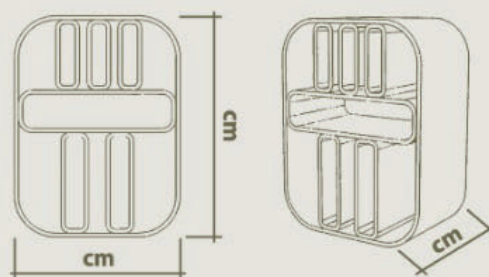

# VINYL FURNITURE

MūDD Architects - Design

This Little Vinyl wooden furniture all in curves is shipped already mounted and ready to use. You can choose the model with legs or without legs.

**MūDD**

<https://www.muddarchitects.com/dronespray>  
Contact: [mudd@muddarchitects.com](mailto:mudd@muddarchitects.com)