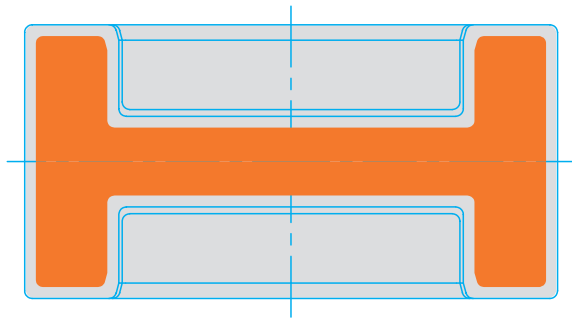

Front side

Right side

Backside

Left side

Orange Screen printing

Bottle TDH EDT Limited Edition - 100 ml

Dimensions : 70,7 x 36,3 x 94,8 mm

Printable zone

Non printable zone